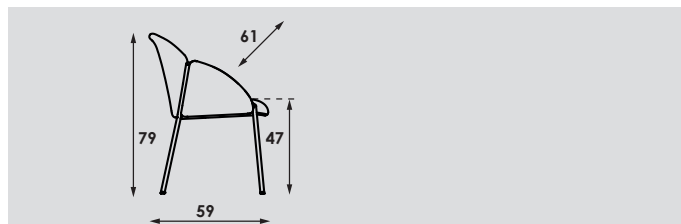

Claesson Koivisto Rune | 2018

Base:

4-legged:

- Steel tube Ø 19x2mm in powder coat.
- Aluminium cover caps on top of the legs in powder coat.
- Black gliders with or without felt.

Seat- and back:

- Metal insert frame with 15 mm multiplex seating plate.
- Covered with moulded foam.

Andrea

model	4-legged chair
meterage	149cm
weight	11,3kg
packing	0,33M3